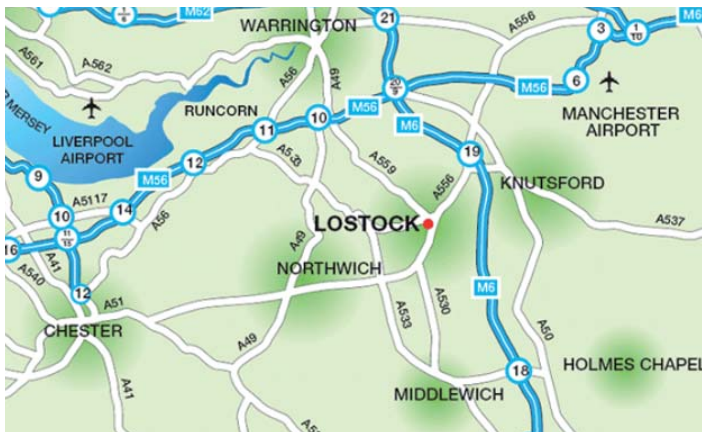

Directions from M6 North (Junction 19)

Exit M6 at Junction 19 staying in the right hand slip lane
(marked A556 NWCH)

Take the third exit onto the A556 towards Northwich/Macclesfield/
Knutsford for 3 miles

Move off to the right where signposted for Lostock Gralam/Lostock
Business Park staying in the left hand slip lane (marked B'PK)

At the lights continue in the left-hand lane turning left onto
Manchester Road

Directions from M6 South (Junction 19)

Exit M6 at Junction 19 staying in the left-hand slip lane
(marked M'CR NWCH)

Take the first exit onto the A556 towards Northwich/Macclesfield/
Knutsford for 3 miles