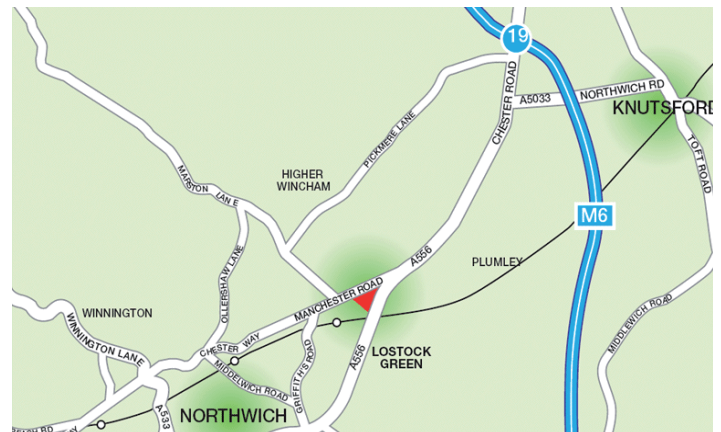

Directions from M6 South (Junction 19)

Exit M6 at Junction 19 staying in the left-hand slip lane
(marked M'CR NWCH)

Take the first exit onto the A556 towards Northwich/Macclesfield/
Knutsford for 3 miles

Move off to the right where signposted for Lostock Gralam/Lostock
Business Park staying in the left hand slip lane (marked B'PK)

At the lights continue in the left-hand lane turning left onto
Manchester Road

At the lights turn left into Cheshire Business Park

At the roundabout take the 2nd exit onto Cheshire Avenue

Turn right into the business park complex where you will see
Comms-care parking spaces

Please sign in at Reception